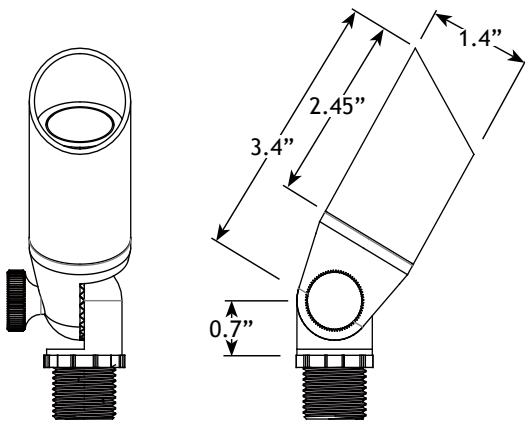

### Product Dimensions

### Specifications

- ▶ Construction: Brass
- ▶ Finish: Bronze
- ▶ Lead Wire: 18 AWG
- ▶ Lens: Clear flat glass
- ▶ Light Source: MR8 (sold separately)
- ▶ Operating Voltage: 12VAC
- ▶ Powered by: AMP's Low Voltage Transformer