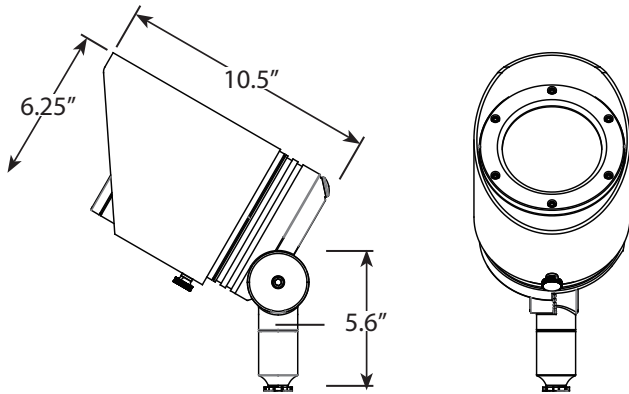

### Product Dimensions

### Specifications

- ▶ **Construction:** Aluminum with black powder coated finish
- ▶ **Color Temperature:** White 3000K
- ▶ **Coloring Rendering Index:** >73
- ▶ **Lumens:** White 150 - 1300lm
- ▶ **Input Voltage:** 12V
- ▶ **Wattage:** White 1.75 - 15w
- ▶ **Beam Angle:** 36 degrees