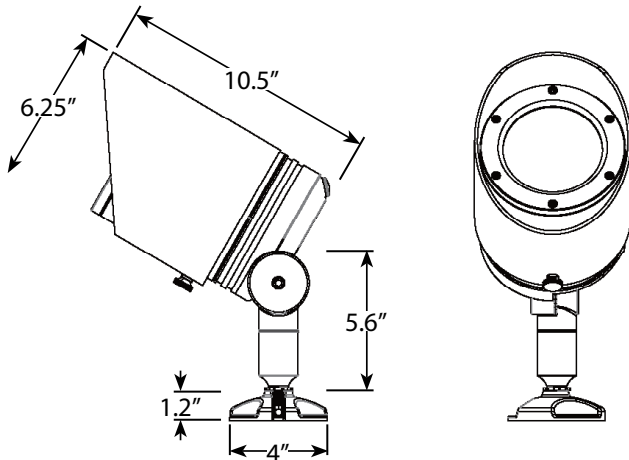

PRODUCT SPECIFICATIONS

Project Name _____ Date _____

Type or Model _____ Qty _____

AMP® Line Voltage Landscape Lighting

120V RGBW PinnaclePro Max LED Spotlight (Dimmable)- AAL-1037-LI-A-BK

Product Description

This oversized RGBW spotlight is modeled after the industry leading PinnaclePro spotlight and is designed for extremely powerful illumination with crisp, vivid colors of light. IR remote control capabilities allow for color changing and a wide range of dimming options for the light output. With a fully adjustable glare guard not typically seen on line voltage spotlights in the industry; this fixture not only packs a punch but, delivers precision aiming as well. Interlocking teeth in the robust knuckle allow for a strong securely locked adjustment, with the ability to fully aim the light as you wish. NOTE: This line-voltage (120V) model comes with a standard 3-prong plug for inserting directly into a GFCI outlet. Surface mount included.

Product Dimensions

Specifications

- ▶ **Construction:** Aluminum with black powder coated finish
- ▶ **Color Temperature:** White 3000K
- ▶ **Coloring Rendering Index:** >73
- ▶ **Lumens:** White 150 - 1300lm
- ▶ **Input Voltage:** 100-277VAC 60Hz
- ▶ **Wattage:** White 1.75 - 15w
- ▶ **Beam Angle:** 36 degrees
- ▶ **Mount:** Surface