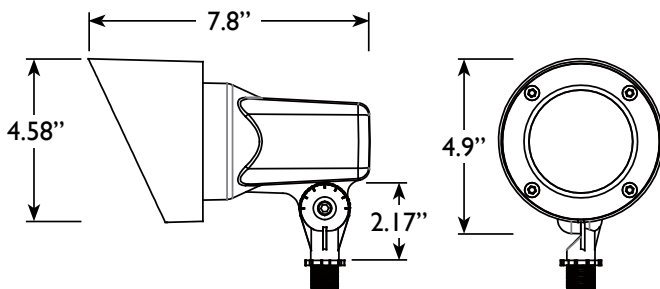

PRODUCT SPECIFICATIONS

AMP®

Project Name _____ Date _____

Type or Model _____ Qty _____

AMP® Line Voltage Landscape Lighting AMP® 120V LED Spotlight with Knuckle (Constant Output)

Product Description

AMP®'s first line of 120V solid brass LED spotlights. New robust brass constructions offer long-term durability in any landscape. Adjustable brass knuckles allow for precision aiming of light output. Built-in glare guards for additional glare control. Tempered glass lenses with long life gaskets are fully sealed to prevent moisture intrusion. Premium integrated LEDs provide powerful, efficient illumination ideal for larger applications.

Product Dimensions

6W 120V Spot Light & 12W 120V Spot Light

18W 120V Spot Light

6W & 12W

18W

Features & Benefits

- ▶ 4 Step Binned Integrated LED Chip
- ▶ AMP®'s first 120V brass spotlight
- ▶ Integrated heat sink provides excellent heat-dissipation
- ▶ Knuckle without teeth for a precise angle
- ▶ Pre-aged finish; natural patina that does not corrode
- ▶ Integrated glare guard for maximum glare protection

Specifications

- ▶ Construction: Solid Brass
- ▶ Color Temperature: 4000K
- ▶ Coloring Rendering Index: >82
- ▶ Lumens: 6w=500lm, 12w=1000lm, 18w=1550lm
- ▶ Input Voltage: 100-277VAC 60Hz
- ▶ Wattage: 6w, 12w, 18w
- ▶ Lifetime (L70): 40,000 hrs
- ▶ Beam Angle: 60°