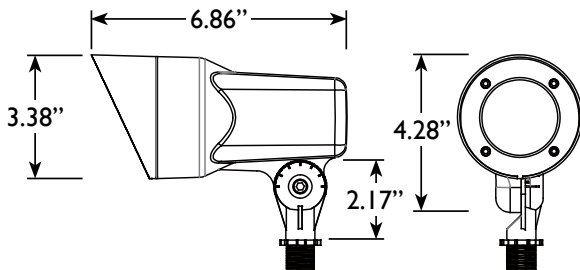

PRODUCT SPECIFICATIONS

AMP®

Project Name _____ Date _____

Type or Model _____ Qty _____

AMP® Line Voltage Landscape Lighting AMP® 120V LED Spotlight with Knuckle (Constant Output)

Product Description

AMP®'s first line of 120V solid brass LED spotlights. New robust brass constructions offer long-term durability in any landscape. Adjustable brass knuckles allow for precision aiming of light output. Built-in glare guards for additional glare control. Tempered glass lenses with long life gaskets are fully sealed to prevent moisture intrusion. Premium integrated LEDs provide powerful, efficient illumination ideal for larger applications.

Product Dimensions

6W 120V Spot Light & 12W 120V Spot Light

18W 120V Spot Light

6W & 12W

18W

Features & Benefits

- ▶ 4 Step Binned Integrated LED Chip
- ▶ AMP®'s first 120V brass spotlight
- ▶ Integrated heat sink provides excellent heat-dissipation
- ▶ Knuckle without teeth for a precise angle
- ▶ Pre-aged finish; natural patina that does not corrode
- ▶ Integrated glare guard for maximum glare protection

Specifications

- ▶ Construction: Solid Brass
- ▶ Color Temperature: 4000K
- ▶ Coloring Rendering Index: >82
- ▶ Lumens: 6w=500lm, 12w=1000lm, 18w=1550lm
- ▶ Input Voltage: 100-277VAC 60Hz
- ▶ Wattage: 6w, 12w, 18w
- ▶ Lifetime (L70): 40,000 hrs
- ▶ Beam Angle: 60°