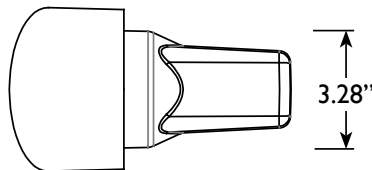

PRODUCT SPECIFICATIONS

AMP®

Project Name _____ Date _____

Type or Model _____ Qty _____

AMP® Line Voltage Landscape Lighting AMP® 120V LED Spotlight with Knuckle (Constant Output)

Product Description

AMP®'s first line of 120V solid brass LED spotlights. New robust brass constructions offer long-term durability in any landscape. Adjustable brass knuckles allow for precision aiming of light output. Built-in glare guards for additional glare control. Tempered glass lenses with long life gaskets are fully sealed to prevent moisture intrusion. Premium integrated LEDs provide powerful, efficient illumination ideal for larger applications.

Product Dimensions

6W 120V Spot Light & 12W 120V Spot Light

18W 120V Spot Light

6W & 12W

18W

Features & Benefits

- ▶ 4 Step Binned Integrated LED Chip
- ▶ AMP®'s first 120V brass spotlight
- ▶ Integrated heat sink provides excellent heat-dissipation
- ▶ Knuckle without teeth for a precise angle
- ▶ Pre-aged finish; natural patina that does not corrode
- ▶ Integrated glare guard for maximum glare protection

Specifications

- ▶ Construction: Solid Brass
- ▶ Color Temperature: 4000K
- ▶ Coloring Rendering Index: >82
- ▶ Lumens: 6w=500lm, 12w=1000lm, 18w=1550lm
- ▶ Input Voltage: 100-277VAC 60Hz
- ▶ Wattage: 6w, 12w, 18w
- ▶ Lifetime (L70): 40,000 hrs
- ▶ Beam Angle: 60°