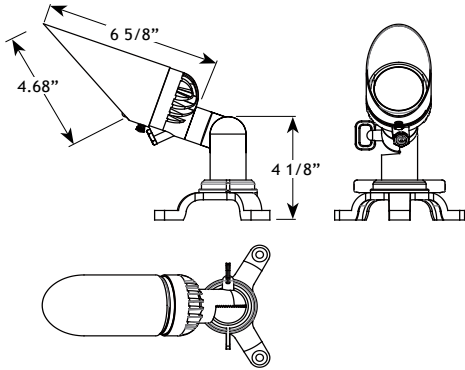

### Product Description

The AMP<sup>®</sup> ONE G2 ControlPro™ 200 LED Downlight is a low voltage, professional grade landscape light, designed specifically for downlighting. Featuring a single source integrated LED with interchangeable optics, as well as an extra-long adjustable glare guard. The single source LED produces crisper shadows, allowing for a more professional lighting effect. Designed with a solid brass, offset tripod tree mount with nylon spacers; the down light can be mounted to uneven surfaces and will not cause damage to trees typically caused by mold and insects. 40' of UL approved lead wire eliminates visible splices up the tree, and the downward facing wire port is an added safeguard against water ingress. Built to last a lifetime, the AMP<sup>®</sup> ONE G2 ControlPro™ 200 LED Downlight is backed by the AMP<sup>®</sup> Lifetime Warranty.

### Product Dimensions

### Specifications

- ▶ Construction: Brass
- ▶ Finish: Bronze
- ▶ Lead Wire: 18AWG
- ▶ Mounting: Tripod Surface Mount Included
- ▶ Lens: Clear Flat Lens
- ▶ Light Source: Integrated Single Source LED Board
- ▶ Operating Voltage: 12VAC
- ▶ Powered by: AMP's Low Voltage Transformer