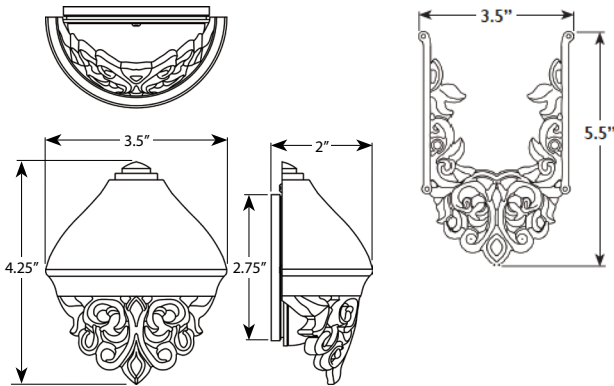

Product Dimensions

Specifications

- ▶ Construction: Brass
- ▶ Finish: Bronze
- ▶ Lead Wire: 18AWG
- ▶ Lens: Frosted Convex Lens
- ▶ Light Source (sold separately): Bi-Pin (LED or Halogen)
- ▶ Operating Voltage: 12VAC
- ▶ Powered by: AMP's Low Voltage Transformer