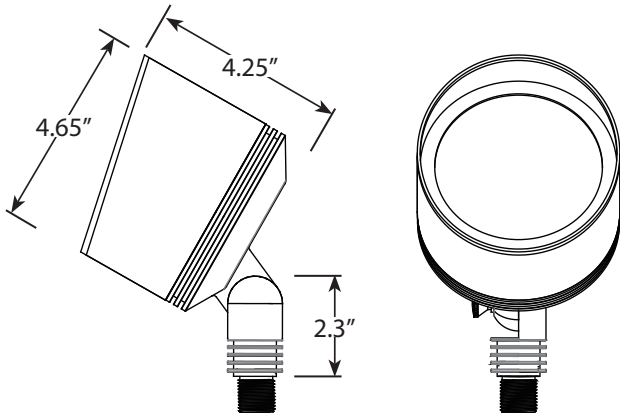

PRODUCT SPECIFICATIONS

AMP®

Project Name _____ Date _____

Type or Model _____ Qty _____

AMP® Low Voltage Landscape Lighting StoutPro PAR36 Flood Light- AFL-4015-4-B-BZ

Product Description

The StoutPro Par36 flood light is a heavy-duty, solid outdoor lighting flood light that is built with longevity in mind. Perfect for any flood lighting application. This luminaire is built with premium internal components, solid brass body, and completely sealed. Use it to throw a flood of light on larger applications like big walls, signs, and trees, etc. This fixture will not disappoint when it comes to your flood lighting needs! The AMP® StoutPro Par36 flood light comes with a Lifetime Warranty.

Product Dimensions

Features & Benefits

- ▶ Solid Brass Construction.
- ▶ Pre-aged finish- a natural patina that does not corrode.
- ▶ Silicone plug at lead wire exit prevents ground moisture and insects from entering luminaire.
- ▶ Water Tight Silicone O-Ring - keeps water from entering luminaire.
- ▶ Extra-long (1-inch) strip resistant threading and solid brass locknut provide superior mounting stability.
- ▶ Heavy duty adjustable knuckle

Specifications

- ▶ Construction: Brass
- ▶ Finish: Bronze
- ▶ Lead Wire: 18AWG
- ▶ Lens: Clear lens
- ▶ Light Source (sold separately): PAR36 (LED or Halogen)
- ▶ Operating Voltage: 12VAC
- ▶ Powered by: AMP's Low Voltage Transformer