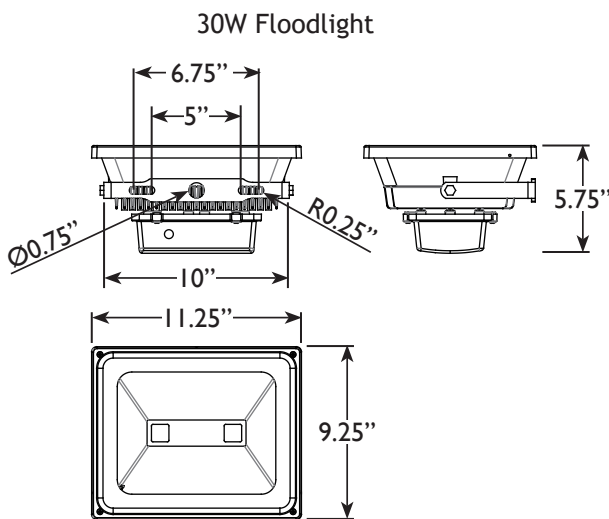

PRODUCT SPECIFICATIONS

Project Name _____ Date _____

Type or Model _____ Qty _____

AMP® Low Voltage Landscape Lighting

AMP® 12V RGBW LED Flood Light - AFL-401X-A-BZ

Product Description

AMP's line of RGBW color-changing LED floodlights are designed for bright illumination with vivid, balanced colors of light. Each fixture utilizes powerful, efficient integrated LEDs. IR remote control capabilities allow for simple color changing and offer 10-step dimming option (remote control included). Ideal for adding color to expansive areas, or large landscape/architectural features. Available in low-voltage (12V) and line-voltage (120V) for larger/commercial applications.

Product Dimensions

15W

30W

Features & Benefits

- ▶ Powder coated, die cast aluminum design with stainless steel hardware create a durable design.
- ▶ Dual yoke mounts to easily stand up
- ▶ Tempered glass lens is fully gasketed, to provide a tight fit against moisture.
- ▶ Instant illumination and restrike.
- ▶ IR remote works from 25' away.

Specifications

- ▶ **Construction:** Aluminum
- ▶ **Finish:** Bronze - powder coated
- ▶ **Mounting:** Dual Yoke Mount
- ▶ **Light Source:** Integrated LED
- ▶ **Operating Voltage:** 12 VAC
- ▶ **Color Temperature:** White - 3000K
- ▶ **Lumens:** 15W: 280-1500lm, 30W: 600-3000lm
- ▶ **Powered by:** AMP's low voltage transformers