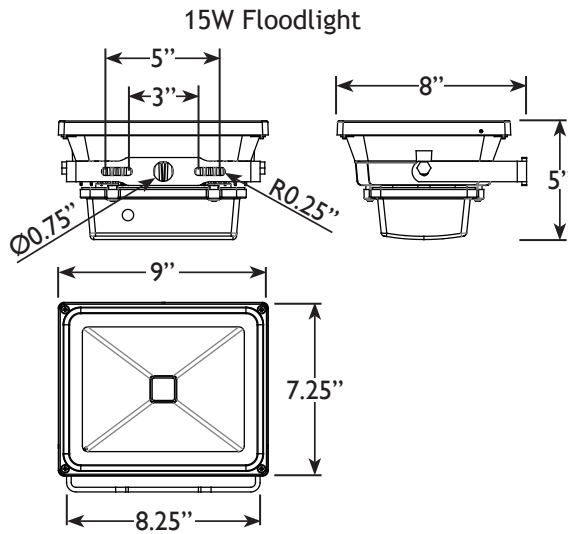

PRODUCT SPECIFICATIONS

Project Name _____ Date _____

Type or Model _____ Qty _____

AMP® Low Voltage Landscape Lighting

AMP® 12V RGBW LED Flood Light - AFL-401X-A-BZ

Product Description

AMP's line of RGBW color-changing LED floodlights are designed for bright illumination with vivid, balanced colors of light. Each fixture utilizes powerful, efficient integrated LEDs. IR remote control capabilities allow for simple color changing and offer 10-step dimming option (remote control included). Ideal for adding color to expansive areas, or large landscape/architectural features. Available in low-voltage (12V) and line-voltage (120V) for larger/commercial applications.

Product Dimensions

15W

30W

Features & Benefits

- ▶ Powder coated, die cast aluminum design with stainless steel hardware create a durable design.
- ▶ Dual yoke mounts to easily stand up
- ▶ Tempered glass lens is fully gasketed, to provide a tight fit against moisture.
- ▶ Instant illumination and restrike.
- ▶ IR remote works from 25' away.

Specifications

- ▶ **Construction:** Aluminum
- ▶ **Finish:** Bronze - powder coated
- ▶ **Mounting:** Dual Yoke Mount
- ▶ **Light Source:** Integrated LED
- ▶ **Operating Voltage:** 12 VAC
- ▶ **Color Temperature:** White - 3000K
- ▶ **Lumens:** 15W: 280-1500lm, 30W: 600-3000lm
- ▶ **Powered by:** AMP's low voltage transformers