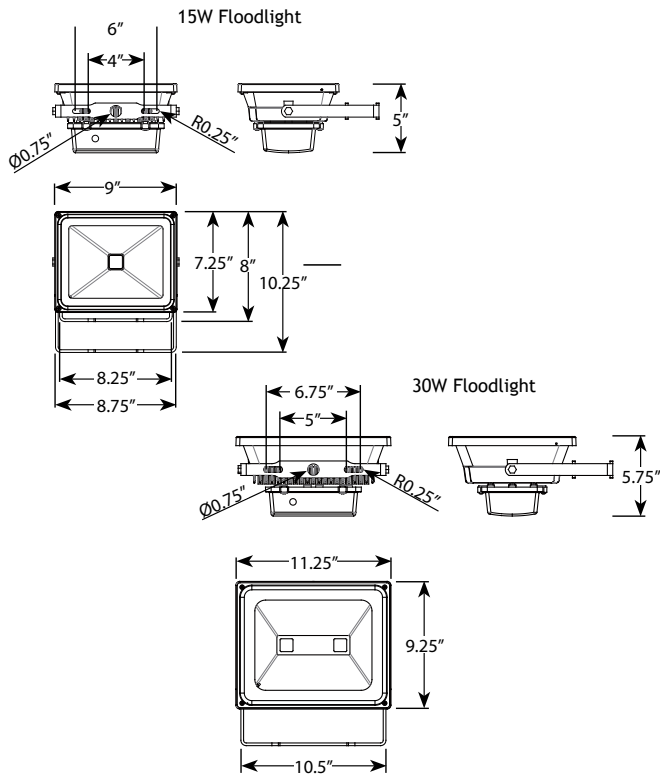

PRODUCT SPECIFICATIONS

AMP®

Project Name _____ Date _____

Type or Model _____ Qty _____

AMP® Line Voltage Landscape Lighting 120V RGBW LED Flood Light- AFL-401X-LI-A-BZ

Product Description

AMP®'s line of RGBW color-changing LED floodlights are designed for bright illumination with vivid, balanced colors of light. Each fixture utilizes powerful, efficient integrated LEDs. IR remote control capabilities allow for simple color changing and offer 10-step dimming option (remote control included). Ideal for adding color to expansive areas, or large landscape/architectural features. Available in low-voltage (12V) and line-voltage (120V) for larger/commercial applications.

Product Dimensions

Features & Benefits

- ▶ Powder coated, die cast aluminum design with stainless steel hardware create a durable design.
- ▶ Dual yoke mounts to easily stand up
- ▶ Tempered glass lens is fully gasketed, to provide a tight fit against moisture.
- ▶ Instant illumination and restrike.
- ▶ Comes with a plug at the end making it easy to move around
- ▶ IR remote works from 25' away

Specifications

- ▶ **Construction:** Aluminum
- ▶ **Finish:** Bronze
- ▶ **Lead Wire:** 18AWG
- ▶ **Lens:** Clear lens
- ▶ **Light Source:** Integrated LED
- ▶ **Lumens:** 15W:3000K-1500-225lm, 30W:3000K-3000-450lm
- ▶ **CCT:** White- 3000K
- ▶ **Operating Voltage:** 120 VAC