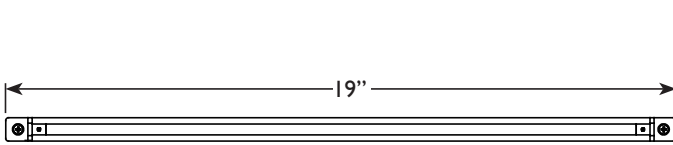

### Product Dimensions

### Specifications

- ▶ **Construction:** Cast Brass
- ▶ **Finish:** Bronze
- ▶ **Lead Wire:** 25' UL approved 18AWG, SPT-1 wire
- ▶ **Light Source:** Integrated LED
- ▶ **Lens:** Encapsulated in resin
- ▶ **Beam Spread:** 120°
- ▶ **Color Temperature (CCT):** 2700K
- ▶ **Color Rendering Index (CRI):** 80+
- ▶ **Life:** 60,000 hr L70
- ▶ **Operating Voltage Range:** 8-15V
- ▶ **Powered by:** AMP® low voltage transformers
- ▶ **Dimming:** Non-Dimmable
- ▶ **Positioning:** Locking 360° rotatable body for precision aiming
- ▶ **Power Consumption:** 11W
- ▶ **Lumens:** 425lm