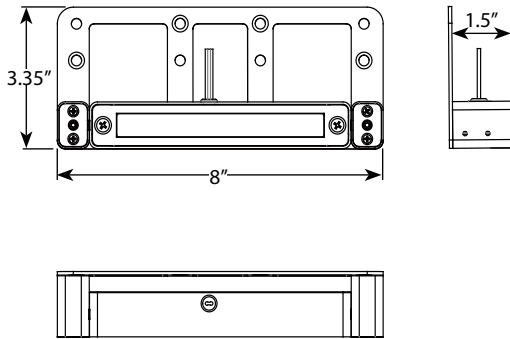

Product Dimensions

Features & Benefits

- ▶ Cast Brass Construction.
- ▶ Pre-aged finish- a natural patina that does not corrode.
- ▶ Silicone plug at lead wire exit prevents moisture and insects from entering luminaire.
- ▶ Multiple applications including railings, retaining walls, counter tops (for out door kitchens), property wall or fences.
- ▶ Frosted lens for a defused lighting effect.
- ▶ Can use most of our AMP G4 Bi-pins.

Specifications

- ▶ Construction: Brass
- ▶ Finish: Bronze
- ▶ Lead Wire: 18AWG
- ▶ Mounting: 6' Hardscape Mount (sold separately)
- ▶ Lens: Frosted lens
- ▶ Light Source: Bi-Pin (sold separately)
- ▶ Powered by: AMP's Low Voltage Transformer