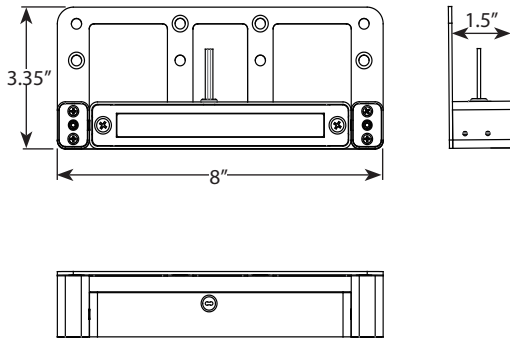

### Product Dimensions

### Specifications

- ▶ Construction: Brass
- ▶ Finish: Bronze
- ▶ Lead Wire: 4' (standard) or 25' (optional) 18AWG
- ▶ Lens: Frosted lens
- ▶ Light Source: Bi-Pin (sold separately)
- ▶ Powered by: AMP's Low Voltage Transformer