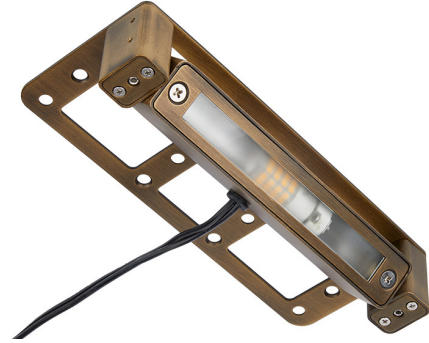

## AMP® Low Voltage Landscape Lighting TorrentPro Rotatable Hardscape- AHS-7006-X-B-BZ

### Product Description

The AMP® TorrentPro Rotatable Hardscape Light is a one-of-a-kind pro-grade, quality landscape lighting fixture. With its rotatable capability, this fixture has an endless number of applications, including: railings, retaining walls, counter tops (for outdoor kitchens) and even property walls/fences. These luminaires are constructed of high quality solid cast brass, with premium internal components as well. This fixture is completely sealed to protect from moisture and the environment. The frosted lens provides for a beautifully even, soft light that complements any application.

### Features & Benefits

- ▶ Cast Brass Construction.
- ▶ Pre-aged finish- a natural patina that does not corrode.
- ▶ Silicone plug at lead wire exit prevents moisture and insects from entering luminaire.
- ▶ Multiple applications including railings, retaining walls, counter tops (for out door kitchens), property wall or fences.
- ▶ Frosted lens for a defused lighting effect.
- ▶ Can use most of our AMP G4 Bi-pins.

### Specifications

- ▶ Construction: Brass
- ▶ Finish: Bronze
- ▶ Lead Wire: 4' (standard) or 25' (optional) 18AWG
- ▶ Lens: Frosted lens
- ▶ Light Source: Bi-Pin (sold separately)
- ▶ Powered by: AMP's Low Voltage Transformer