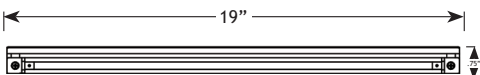

Product Dimensions

Features & Benefits

- ▶ Solid brass construction
- ▶ LED’s encapsulated in resin; provides superior protection against moisture, thermal shock, vibration, extreme temperatures and other potentially damaging environments.
- ▶ Fully rotatable 360° for precision light aiming
- ▶ Multiple installation options:
 - Surface mounted, using the two pre-drilled holes
 - Incorporated into masonry or concrete, using the 304 stainless steel mounting plate accessory
- ▶ Stainless steel set screws that make a strong and solid locking connection once adjustment is complete