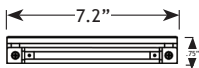

Product Dimensions

Features & Benefits

- ▶ Solid brass construction
- ▶ LED’s encapsulated in resin; provides superior protection against moisture, thermal shock, vibration, extreme temperatures and other potentially damaging environments.
- ▶ Fully rotatable 360° for precision light aiming
- ▶ Multiple installation options:
 - Surface mounted, using the two pre-drilled holes
 - Incorporated into masonry or concrete, using the 304 stainless steel mounting plate accessory
- ▶ Stainless steel set screws that make a strong and solid locking connection once adjustment is complete