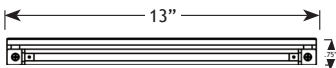

Product Dimensions

Features & Benefits

- ▶ Solid brass construction
- ▶ LED’s encapsulated in resin; provides superior protection against moisture, thermal shock, vibration, extreme temperatures and other potentially damaging environments.
- ▶ Fully rotatable 360° for precision light aiming
- ▶ Multiple installation options:
 - Surface mounted, using the two pre-drilled holes
 - Incorporated into masonry or concrete, using the 304 stainless steel mounting plate accessory
- ▶ Stainless steel set screws that make a strong and solid locking connection once adjustment is complete