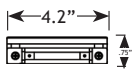

Product Dimensions

Features & Benefits

- Solid brass construction
- LED’s encapsulated in resin; provides superior protection against moisture, thermal shock, vibration, extreme temperatures and other potentially damaging environments.
- Fully rotatable 360° for precision light aiming
- Multiple installation options:
  - Surface mounted, using the two pre-drilled holes
  - Incorporated into masonry or concrete, using the 304 stainless steel mounting plate accessory
- Stainless steel set screws that make a strong and solid locking connection once adjustment is complete