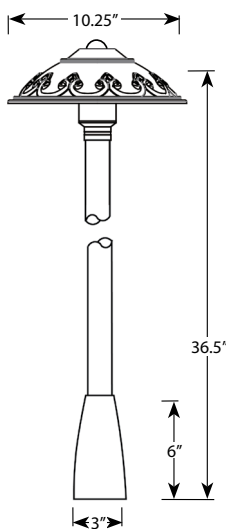

AMP® Line Voltage Landscape Lighting Roman Estate Size 120V Area Light - 3500 Series

Product Description

The Roman Estate Size Area Light is a high-quality outdoor lighting fixture that produces a very wide beam. At over 10 inches in diameter, this fixture has a large style hat that really stands out. The intricate inlay lends itself to blending in with much more luxurious and decorative homes. The shape sheds water with ease, while also allowing as much light to escape from below as possible. The inside of the hat is coated with a white reflective enamel for increased lumen efficiency. The solid brass material makes this fixture both heavyweight and rugged. With this luminaire, you will never have to worry about corrosion or rust! This estate size version features a larger stem that is more proportionate and better fits this extra large hat at just over 36 inches tall. This 120V fixture is for commercial applications and requires a licensed electrician for installation.

Product Dimensions

Features & Benefits

- ▶ Solid brass, extra large estate sized stem
- ▶ Pre-aged finish - a natural patina that does not corrode.
- ▶ Stem is 1.4-inches thick and includes extra-long (1-inch) strip resistant threading for greater stability.
- ▶ Larger stake for more stability with these larger fixtures.
- ▶ Beryllium copper socket - more corrosion resistant than copper.
- ▶ Silicone plug at lead wire exit prevents ground moisture and insects from entering luminaire through the stem.
- ▶ Machine threaded body screws tight onto an O-ring for a moisture tight design.

Specifications

- ▶ **Construction:** Brass
- ▶ **Finish:** Bronze
- ▶ **Lead Wire:** 16AWG
- ▶ **Mounting:** 17" Extra Large Stake with brass top
- ▶ **Lens:** Clear Polycarbonate Lens
- ▶ **Light Source (sold separately):** GU8 LED Bi-Pin
- ▶ **Operating Voltage:** 120VAC - See Bulb Specifications
- ▶ **Installation:** 120 volt applications require a licensed electrician for installation**