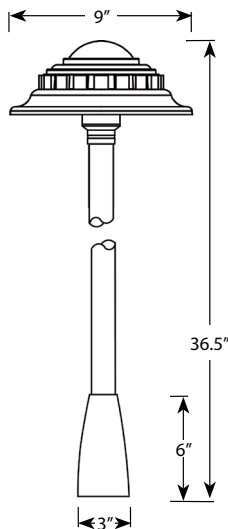

## AMP<sup>®</sup> Line Voltage Landscape Lighting Byzantine Estate Size 120V Area Light- 3500 Series

### Product Description

The Byzantine Estate Size Area Light is a high-quality outdoor lighting fixture that produces a very wide beam. At 9 inches in diameter, this fixture has a large colonial style hat that really stands out. The intricate straight lines and architectural pattern lends itself to blending in with much more traditional style homes. The shape sheds water with ease, while also allowing as much light to escape from below as possible. The inside of the hat is coated with a white reflective enamel for increased lumen efficiency. The solid brass material makes this fixture both heavyweight and rugged. With this luminaire, you will never have to worry about corrosion or rust! This estate size version features a larger stem that is more proportionate and better fits this extra large hat at just over 36 inches tall. This 120V fixture is for commercial applications and requires a licensed electrician for installation.

### Product Dimensions

### Specifications

- ▶ **Construction:** Brass
- ▶ **Finish:** Bronze
- ▶ **Lead Wire:** 16AWG
- ▶ **Mounting:** 17" Extra Large Stake with brass top
- ▶ **Glass or Lens:** Clear Polycarbonate Lens
- ▶ **Light Source (sold separately):** GU8 LED Bi-Pin
- ▶ **Operating Voltage:** 120VAC - See Bulb Specifications
- ▶ **Installation:** 120 volt applications require a licensed electrician for installation\*\*