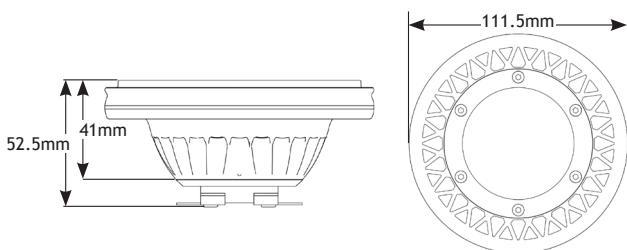

AMP® Low Voltage Landscape Lighting LED PAR36 12V Lamps

Product Description

Introducing AMP's LED PAR-36 Lamp. Direct replacements for halogen PAR36 bulbs with similar light levels using only a fraction of the power consumption. Fully encapsulated to keep moisture out makes these lamps great alternatives to typical halogen PAR36s. Our LED lamps are built using CREE® LEDs and come with a lifetime warranty.

The first LED alternative that fits directly into AMP® fixtures for a seamless transition from halogen to LEDs.

Specifications

- **Base:** PAR36 screw terminal
- **Light Source:** CREE LED's
- **Color Temperature:** 2700K and 3000K
- **CRI:** >80
- **Input Voltage:** 6-18VAC, with decreased lumens under 9V
- **Power (W):** 5W, 6W, 9W, 12W, 15W
- **Beam Angle:** 35° and 60°
- **Ingress Protection:** IP67
- **Powered by:** AMP's Low Voltage Transformer

Features & Benefits

- Thermally engineered for operating in enclosed landscape lighting fixtures
- Built-in over-heat protection circuitry
- Electro-static discharge protection
- RF interference free
- Dimmable
- IP67 - designed for withstand harsh outdoor environments
- CREE chipset

Product Dimensions

Item Number	Color Temp	Wattage	Beam Spread	Lumens
PAR36-5-27-35	2700K	5W	35°	375
PAR36-5-27-60	2700K	5W	60°	375
PAR36-6-27-35	2700K	6W	35°	650
PAR36-6-27-60	2700K	6W	60°	650
PAR36-9-27-35	2700K	9W	35°	900
PAR36-9-27-60	2700K	9W	60°	900
PAR36-12-27-35	2700K	12W	35°	1100
PAR36-12-27-60	2700K	12W	60°	1100
PAR36-15-27-35	2700K	15W	35°	1350
PAR36-15-27-60	2700K	15W	60°	1350
PAR36-5-30-35	3000K	5W	35°	375
PAR36-5-30-60	3000K	5W	60°	375
PAR36-6-30-35	3000K	6W	35°	650
PAR36-6-30-60	3000K	6W	60°	650
PAR36-9-30-35	3000K	9W	35°	900
PAR36-9-30-60	3000K	9W	60°	900
PAR36-12-30-35	3000K	12W	35°	1100
PAR36-12-30-60	3000K	12W	60°	1100
PAR36-15-30-35	3000K	15W	35°	1350
PAR36-15-30-60	3000K	15W	60°	1350

Certifications

Warranty

Residential: Lifetime Warranty

Commercial: 10-Year Warranty

Specifications subject to change without notice.