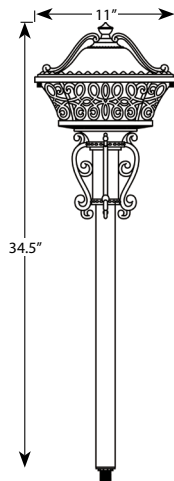

AMP[®] Low Voltage Landscape Lighting Silhouette Integrated Path Light - APL-3011-4-B-BZ

Product Description

The AMP[®] Silhouette Integrated Path Light is a new take on the traditional area light. This luminaire features an ornate decorative pattern that adds a very unique aesthetic. Not only does the fixture have a visible pattern, but it also produces that pattern on the ground as a crisp and clear shadow; hence the name Silhouette. The Silhouette is the first of its kind and AMP's newest innovation in path lighting. Being the first estate sized fixture, it's bigger and more robust than your typical aluminum path light. With an overall height of almost 35 inches, this fixture is impressive to look at even in the daylight. Become the true Silhouette designer by using this new fixture to place patterns perfectly throughout your own outdoor oasis.

Product Dimensions

Specifications

- ▶ **Construction:** Brass
- ▶ **Finish:** Bronze
- ▶ **Lead Wire:** 18AWG
- ▶ **Mounting:** 13" Extra Large Hammer Stake
- ▶ **Light Source:** Single LED brass module with fully potted driver
- ▶ **Operating Voltage:** 9VAC-15VAC
- ▶ **Powered by:** AMP's Low Voltage Transformer

Features & Benefits

- ▶ Extra thick "Estate Sized" Stem for strength and added aesthetic value. Estate sized fixtures are both thicker and taller to complement larger yards
- ▶ Pattern producing fixture with the shape of a traditional area light.
- ▶ Integrated single- source LED allows for easy installation and perfect single shadow pattern
- ▶ Silicone plug at lead wire exit prevents ground moisture and insects from entering luminaire through the stem
- ▶ When lit, light shines through the hat in pattern cutouts