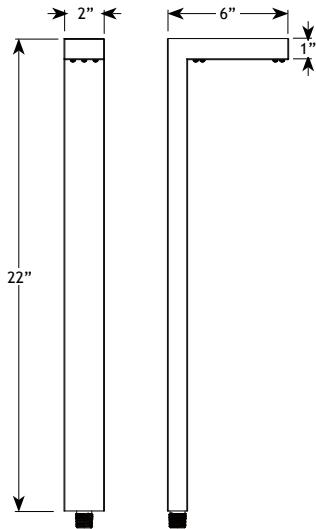

PRODUCT SPECIFICATIONS

AMP®

Project Name _____ Date _____

Type or Model _____ Qty _____

AMP® Low Voltage Landscape Lighting Wider NovellePro Path & Area Light- APL-3026-4-B-BZ

Product Description

The AMP® Wider NovellePro is a robust modern fixture with a low profile and clean lines. Use this ultra-modern fixture to complement your modern architecture and décor. It provides a moderate-sized region of illumination to create a pool of soft-edged evenly dispersed light. The NovellePro comes with a lifetime warranty to ensure optimal performance for the life of your landscapes.

Product Dimensions

Specifications

- **Construction:** Solid Brass
- **Finish:** Bronze
- **Lead Wire:** 18AWG
- **Mounting:** 10" Hammer Stake with cutout for wire exit
- **Light Source:** LED Bi-Pin
- **Operating Voltage:** 12VAC-15VAC
- **Powered by:** AMP's Low Voltage Transformer