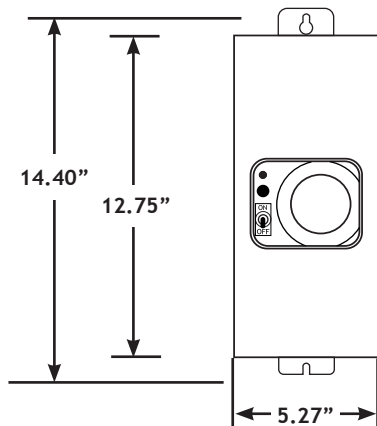

AMP® Low Voltage Transformers

Slim Line Transformers ATR-100SL

Product Description

The AMP® Slim Line Transformer series features several new aspects to the Clamp-Connect style series; along with the same old aspects you already know and love. The Slim Line features a thinner and slimmer overall housing along with a see through window. This allows you to see the pilot light for the transformer timer without ever opening the transformer door. These have an improved outer latch to make opening the door of the unit a breeze and latching it just as easy. The lower knockouts have been replaced with new single-size slots with plastic inserts to make using conduit hassle-free. If you aren't using conduit the new inserts allow for wire to slip in easily without it as well. These still utilize the clamp-connect terminals that make wire connections as simple as flipping a lever. The Slim Line series is the the culmination of the various great design improvements on transformer technology by AMP® over the last several years.

Specifications

- ▶ **Housing:** Stainless Steel Casing with Plastic Cover and Waterproof Sheet
- ▶ **Power Cord:** 5 feet of SJTW Water Resistant VW-1 OR FT1 105° C 300V 18AWGX3C UE-321
- ▶ **Input Voltage:** 120V 60Hz
- ▶ **Voltage Taps:** 15 VAC
- ▶ **Secondary Circuit Protection:**
 - 100W: 7A Breaker
- ▶ **Maximum Draw:** Max 100W 6.67A

Dimensions

Features & Benefits

- ▶ Highly efficient toroidal core* - runs cooler, generates less noise, with less voltage loss under load.
- ▶ Unique color-coded wire markers for easy maintenance and troubleshooting.
- ▶ Large 15V taps (UL 1838 compliant)
- ▶ 100W capacity
- ▶ Stainless steel body with hinged lid and plastic cover to see the timer and pilot lights from the outside.
- ▶ Includes a photocell/timer combo accessory.
- ▶ Magnetic circuit breaker; auto reset integrated thermal breaker (in core).
- ▶ ETL Listed for both indoor and outdoor use.