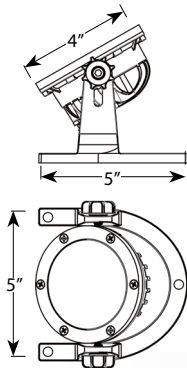

### Product Description

This redesigned underwater light has several improved features. It is made from cold forged brass which is less porous than cast brass and better suited for water-related conditions. It also has a pressure fit gasket that creates a tight seal keeping water out of the internal housing. Newly designed wire glands prevent water from getting into the fixture at one of the most common points of failure. Along with a newly designed mount for better underwater stability, this fixture can also be used on land with its efficient heat dissipation.

### Product Dimensions

### Specifications

- ▶ Cold forged brass faceplate with pressure fit gasket (must be tightened in a star pattern) to guarantee complete waterproofing.
- ▶ Water tight wire glands ensure water cannot get inside the fixture.
- ▶ Extra heavy brass mount for stability.
- ▶ Efficient heat dissipation.
- ▶ This fixture can be used fully submersed in water or on land.
- ▶ Raised lens to prevent water from puddling.
- ▶ These underwater lights have 4 additional styles of faceplates to choose from, beacon, shielded, grated and turret (sold separately).