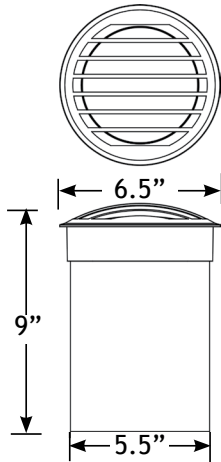

Product Dimensions

Features & Benefits

- Solid Brass Grate
- Pre-aged finish; a natural patina
- Stainless steel adjustable lamp holder and lens holder
- Convex Lens (water drains off to prevent puddling)

Specifications

- Construction: Brass
- Finish: Bronze
- Lead Wire: 16AWG
- Lens: Clear Tempered glass
- Light Source (Sold Separately): PAR 36 (LED or Halogen)
- Operating Voltage: 12V AC
- Powered by: AMP's Low Voltage Transformer

Warranty

Lifetime Warranty

Certifications