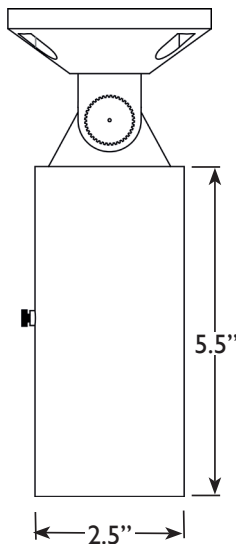

## Product Dimensions

## Specifications

- **Construction:** Cast Brass
- **Finish:** Bronze
- **Lead Wire:** 48" (standard) or 25' (optional) 16AWG, SPT-2 premium tinned copper
- **Glass or Lens:** Clear Protective Glass
- **Light Source (not included):** MR16 (LED or Halogen)
- **Maximum Lamp Rating:** 35W
- **Operating Voltage:** 12V AC
- **Powered by:** VOLT's Low Voltage Transformer

## Ordering Information

Example: Order # 182-48

<b>182</b>	<b>-48</b>
Product Family	Wire Length
182= Top Dog Tommy Light	48 = 48" 25 = 25'