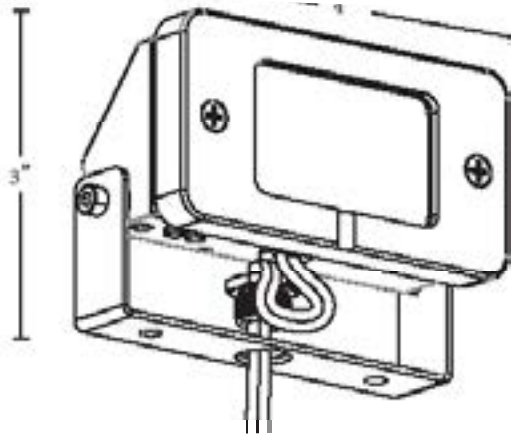

PRODUCT SPECIFICATIONS

Project Name _____ Date _____

Type or Model _____ Qty _____

VOLT® Low Voltage Landscape Lighting

VOLT®-Bi-Pin Flood Light - (LFL-2100-4-BBZ)

PRODUCT DESCRIPTION

Experience professional-grade outdoor lighting without breaking the bank with the VOLT 12V Brass Bronze Flood Light. This fixture stands out as one of the most affordable options in the market while still delivering exceptional quality and performance. Crafted with a solid brass construction and finished in a timeless bronze hue, this flood light combines durability and aesthetics to enhance your outdoor space. Perfectly suited for low-brightness floodlighting, this fixture excels at accentuating single objects such as urns, mailboxes, pillars, and statues. Included with the flood light is a high-quality 3W G4 bi-pin bulb, ensuring efficient and reliable performance. The convenient mounting stake enables quick and easy installation, allowing you to transform your outdoor space in no time.

PRODUCT DIMENSIONS

SPECIFICATIONS

- **Construction:** Brass
- **Finish:** Bronze
- **Lead Wire:** 18 AWG
- **Lens:** Clear flat glass
- **Light Source:** 3W Bi-Pin
- **Operating Voltage:** 12VAC
- **Powered by:** VOLT's Low Voltage Transformer
- **Watts:** 3W
- **Lumens:** 300lm
- **Color Temperature:** 2700K