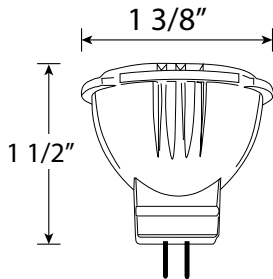

Product Dimensions

Features & Benefits

- ▶ 30 watt halogen replacement
- ▶ 60 and 45 Degree Beam Angle
- ▶ Multi-source technology combined with true-to-color LEDs creates powerful, vibrant colors of light output.
- ▶ Reduces energy consumption by about 75%
- ▶ Lasts up to 8 times longer than halogen lamps or 40,000 hours
- ▶ No warm-up time, instant-on with full light output and stable lamp to lamp color
- ▶ OSRAM LED chips