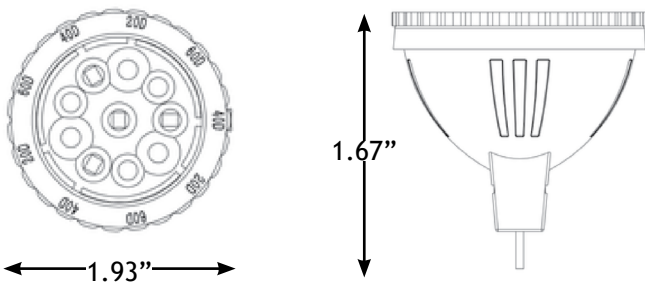

### Product Description

Engineered to withstand the elements, these LED bulbs are designed specifically for low-voltage landscape lighting and are backed by a Lifetime Warranty. Our new, industry innovating design for the MR16 bulb allows for the manual adjustment of the beam spread. With this extremely handy design feature, homeowners can quickly adjust light output as needed to acquire the ideal spread of illumination on a desired landscape or architecture feature. With three beam spreads offered in one bulb, this innovation eliminates the worry of wondering if you've purchased the correct beam spread for a particular application. The flexibility also allows for customization in the future if needed - possibly making adjustments as a tree or foliage continues to grow overtime. Adjusting the beam spread is simple as well - simply turn the lens to adjust as needed and align the indication arrow on the bulb with your desired setting. Available beam spreads include: 20°, 40°, 60°. Select the wattage that's best suited for the application. The LED Lightbulbs will fit any of our LED landscape lighting fixtures that require an MR16 bulb.

### Product Dimensions