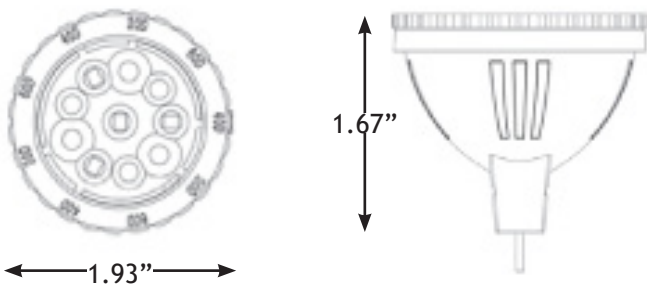

VOLT® Low Voltage Landscape Lighting

VOLT® Adjustable Beam Angle Multi Source LED MR16 Bulb- 2700K

Product Description

Engineered to withstand the elements, VOLT® LED bulbs are designed specifically for low-voltage landscape lighting and are backed by a Lifetime Warranty. Our new, industry innovating design for the MR16 bulb allows for the manual adjustment of the beam spread. With this extremely handy design feature, homeowners can quickly adjust light output as needed to acquire the ideal spread of illumination on a desired landscape or architecture feature. With three beam spreads offered in one bulb, this innovation eliminates the worry of wondering if you've purchased the correct beam spread for a particular application. The flexibility also allows for customization in the future if needed - possibly making adjustments as a tree or foliage continues to grow overtime. Adjusting the beam spread is simple as well - simply turn the lens to adjust as needed and align the indication arrow on the bulb with your desired setting. Available beam spreads include: 20°, 40°, 60°. Select the wattage that's best suited for the application. The LED Lightbulbs will fit any VOLT® LED landscape lighting fixtures that require an MR16 bulb.

Product Dimensions

Specifications

Input Voltage, Frequency: 11-16V

Lumen Output

- 3W (20W equiv.) Models: 300 lm
- 5W (30W equiv.) Models: 400 lm

Correlated Color Temperature (CCT): 2700K

Color Rendering Index (CRI): >80