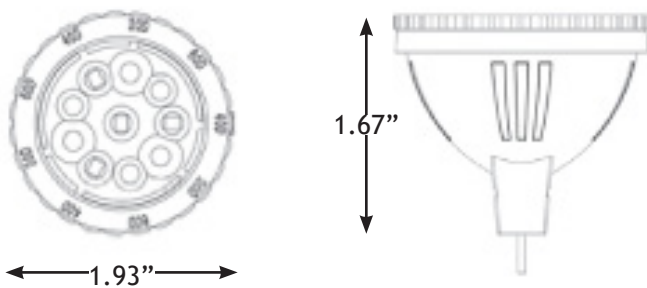

### Product Description

Engineered to withstand the elements, AMP® LED bulbs are designed specifically for low-voltage landscape lighting and are backed by a Lifetime Guarantee. Our new, industry innovating design for the MR16 bulb allows for the manual adjustment of the beam spread. With this extremely handy design feature, professionals can quickly adjust light output as needed to acquire the ideal spread of illumination on a desired landscape or architecture feature. With three beam spreads offered in one bulb, this innovation eliminates the worry of wondering if you've specified the correct beam spreads for a particular project. The flexibility also allows for fine-tuning in the future if needed - possibly making adjustments as a tree or foliage continues to grow overtime. Adjusting the beam spread is simple as well - simply turn the lens to adjust as needed and align the indication arrow on the bulb with your desired setting. Available beam spreads include: 20°, 40°, 60°. Select the wattage that's best suited for the application. The LED light bulbs will fit any AMP® LED landscape lighting fixtures that require an MR16 bulb.

### Product Dimensions