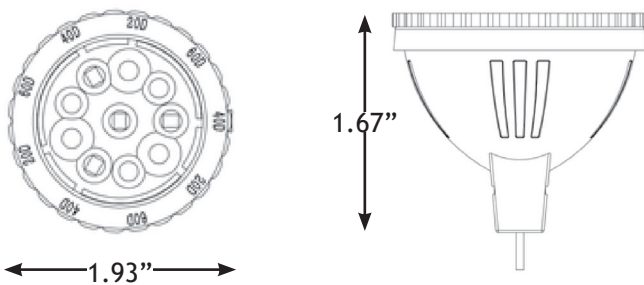

### Product Description

Engineered to withstand the elements, VOLT® LED bulbs are designed specifically for low-voltage landscape lighting and are backed by a Lifetime Warranty. With the latest innovation to VOLT®’s line of MR16 LED bulbs, the popular adjustable beam spread bulb is now offered with foliage color enhancing technology. The ‘Cool Green’ color temperature produces illumination that vividly enhances the natural colorfulness of plant life - an ideal solution for landscape features that may appear dull with traditional lighting. With the adjustable beam spread feature, homeowners can quickly adjust light output as needed to acquire the ideal spread of illumination for any application and adjust as needed overtime. To adjust the lamp, simply turn the lens as needed and align the indication arrow on the lamp with your desired setting. Available beam spreads include: 20°, 40°, 60°. VOLT® LED MR16 Bulbs are a CONFORMING SIZE - the LED light bulbs will fit any VOLT® landscape lighting fixtures that require an MR16 bulb.

### Product Dimensions