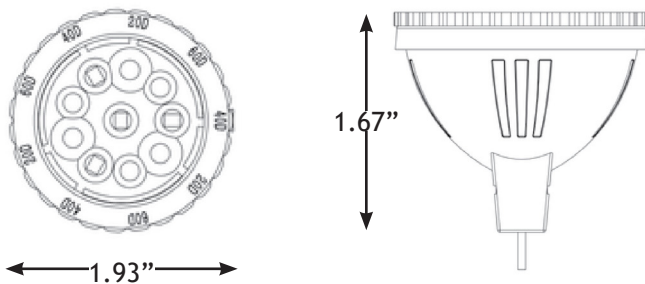

PRODUCT SPECIFICATIONS

AMP[®]

Project Name _____ Date _____

Type or Model _____ Qty _____

AMP[®] Low Voltage Landscape Lighting

Foliage Enhancing Adjustable Beam Angle LED MR16 Lamp (5W, 4150K)

Product Description

Engineered to withstand the elements, AMP[®] LED lamps are designed specifically for low-voltage outdoor lighting and are backed by a Lifetime Guarantee. With the latest innovation to AMP's line of MR16 LED lamps, the industry recognized adjustable beam spread lamp is now available with foliage color enhancing technology. The 'Cool Green' color temperature produces illumination that vividly enhances the natural colorfulness of plant life - an ideal solution for landscape features that may appear dull with traditional lighting. With the adjustable beam spread feature, professionals can quickly adjust light output in the field to acquire the ideal spread of illumination for any application and adjust as needed overtime. To adjust the lamp, simply turn the lens as needed and align the indication arrow on the lamp with your desired setting. Available beam spreads include: 20°, 40°, 60°. AMP[®] LED MR16 Lamps are a CONFORMING SIZE - the LED lamps will fit any AMP[®] landscape lighting fixtures that require an MR16 lamp.

Product Dimensions

Specifications

- ▶ **Input Voltage, Frequency:** 11-16V
- ▶ **Lumen Output:** 500 lm
- ▶ **Wattage:** 5w (30w Halogen Equivalent)
- ▶ **Correlated Color Temperature (CCT):** 4150K
- ▶ **Color Rendering Index (CRI):** >80
- ▶ **Life:** 40,000 hours (L₇₀)