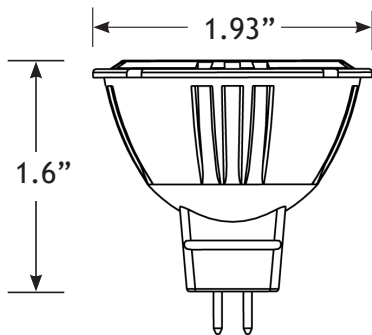

Product Dimensions

Features & Benefits

- ▶ 40 watt halogen replacement
- ▶ 60 Degree Beam Angle
- ▶ Multi-source technology combined with true-to-color LEDs creates powerful, vibrant colors of light output.
- ▶ Reduces energy consumption by about 75%
- ▶ Lasts up to 8 times longer than halogen lamps or 40,000 hours
- ▶ No warm-up time, instant-on with full light output and stable lamp to lamp color
- ▶ OSRAM LED chips