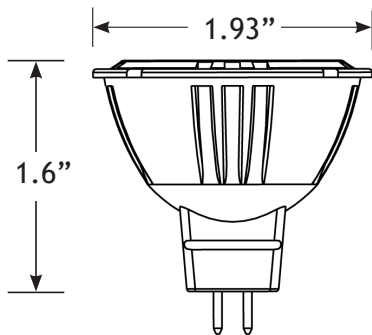

Product Dimensions

Features & Benefits

- ▶ 40 watt halogen replacement
- ▶ 60 and 38 Degree Beam Angle
- ▶ Multi-source technology combined with true-to-color LEDs creates powerful, vibrant colors of light output.
- ▶ Reduces energy consumption by about 75%
- ▶ Lasts up to 8 times longer than halogen lamps or 40,000 hours
- ▶ No warm-up time, instant-on with full light output and stable lamp to lamp color
- ▶ OSRAM LED chips