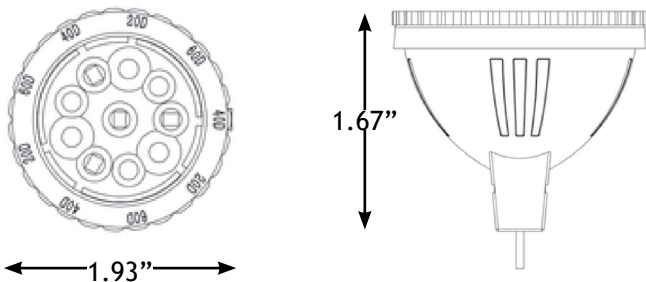

VOLT® Low Voltage Landscape Lighting

VOLT® Adjustable Beam Angle Multi Source LED MR16 Bulb- 3000K

Product Description

Engineered to withstand the elements, VOLT® LED bulbs are designed specifically for low-voltage landscape lighting and are backed by a Lifetime Warranty. VOLT's new, industry innovating design for the MR16 bulb allows for the manual adjustment of the beam spread. With this extremely handy design feature, homeowners can quickly adjust light output as needed to acquire the ideal spread of illumination on a desired landscape or architecture feature. With three beam spreads offered in one bulb, this innovation eliminates the worry of wondering if you've purchased the correct beam spread for a particular application. The flexibility also allows for customization in the future if needed - possibly making adjustments as a tree or foliage continues to grow over time. Adjusting the beam spread is simple as well - simply turn the lens to adjust as needed and align the indication arrow on the bulb with your desired setting. Available beam spreads include: 20°, 40°, 60°. Select the wattage that's best suited for the application.

Product Dimensions

Specifications

- ▶ **Input Voltage, Frequency:** 11-16V
- ▶ **Lumen Output**
 - 3W (20W equiv.) Models: 300 lm
 - 5W (30W equiv.) Models: 400 lm
- ▶ **Correlated Color Temperature (CCT):** 3000K
- ▶ **Color Rendering Index (CRI):** >80
- ▶ **Life:** 40,000 hours (L70)