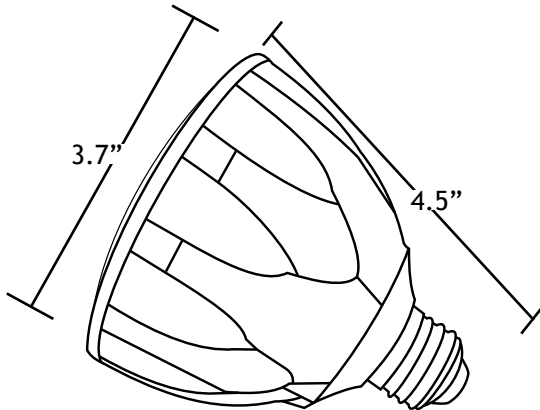

VOLT® Line Voltage Landscape Lighting 120V PAR30 Series

Product Description

VOLT's LED PAR30 line voltage landscape lighting bulb is a direct replacement for halogen PAR30 bulbs with similar light level, using only a fraction of the power consumption. Fully encapsulated to keep moisture out making this bulb a great alternative to typical halogen PAR30s. Our LED bulbs are built using high-quality LEDs and come with a lifetime warranty. The first LED alternative that fits directly into VOLT® fixtures such as the 120V Rotunda Bollard. This bulb coupled with VOLT's Rotunda fixture allows for maximum light levels. It still produces virtually zero glare in the recessed; tightly sized stem of the Rotunda. The stem itself is made to perfectly fit the PAR30 bulb's footprint allowing for flawless lighting harmony inside the fixture.

Product Dimensions

Specifications

- ▶ **Base:** PAR30 Edison Style E26 Bulb
- ▶ **Color Temperature:** 4000K
- ▶ **CRI:** >80
- ▶ **Power:** 12 Watt
- ▶ **Beam Angle:** 36°
- ▶ **VAC:** 120V
- ▶ **L70 (Lifetime):** 50,000 hrs
- ▶ **Lumens:** 1200