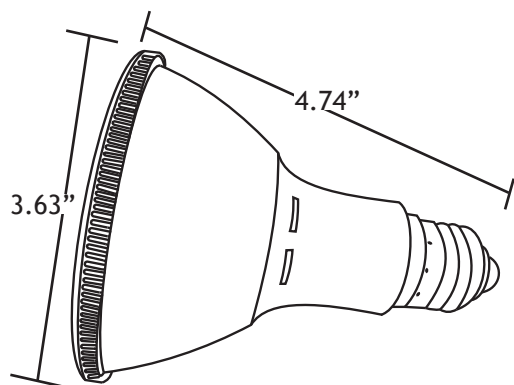

The first LED alternative that fits directly into VOLT® fixtures such as the Rotunda bollard. This bulb coupled with VOLT's Rotunda fixture allows for maximum light levels. It still produces virtually zero glare in the recessed; tightly sized stem of the Rotunda. The stem itself is made to perfectly fit the PAR30 bulb's footprint allowing for flawless lighting harmony inside the fixture.

Product Dimensions

Specifications

- ▶ **Base:** PAR30 Edison Style E26 Bulb
- ▶ **Color Temperature:** 4000K
- ▶ **CRI:** <80
- ▶ **Power:** 15 Watt
- ▶ **Beam Angle:** 38°
- ▶ **VAC:** 120V
- ▶ **L70 (Lifetime):** 50,000 hrs
- ▶ **Lumens:** 1200