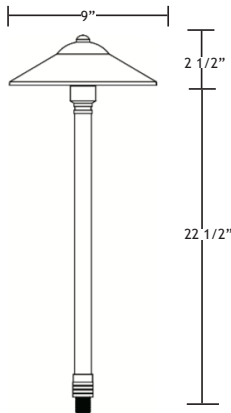

VOLT® Low Voltage Landscape Lighting

VOLT® Budget Friendly Brass Path Light (Bronze)- PATH1

Product Description

VOLT®'s Budget-Friendly Brass Path Light is an affordable, professional-grade low-voltage (12V) light. Constructed of durable, high-quality brass with an antique bronze Finish. Uses a LED GU4 BiPin bulb. Mounting stake included. Ideal for illumination on walkways, driveways, garden beds, and patios. Backed by VOLT®'s Lifetime Warranty.

Product Dimensions

Specifications

- ▶ Construction: Brass
- ▶ Finish: Bronze
- ▶ Lead Wire: 25' 18AWG
- ▶ Mounting: Stake (included)
- ▶ Lens: Clear protective polycarbonate lens
- ▶ Light Source: LED Bi-Pin
- ▶ Operating Voltage: 12V AC
- ▶ Powered by: VOLT's Low Voltage Transformer