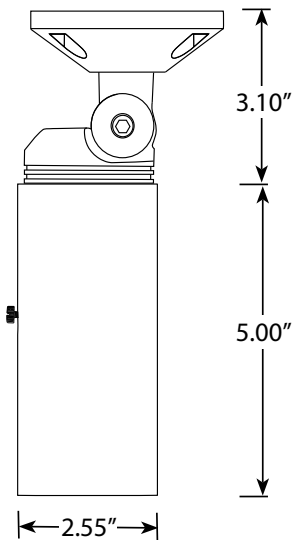

### Product Dimensions

### Specifications

- ▶ **Construction:** Brass
- ▶ **Finish:** Bronze
- ▶ **Lead Wire:** 18AWG
- ▶ **Lens:** Clear Flat Glass
- ▶ **Light Source (sold separately):** MR16 (LED or Halogen)
- ▶ **Operating Voltage:** 12VAC
- ▶ **Powered by:** VOLT's Low Voltage Transformer