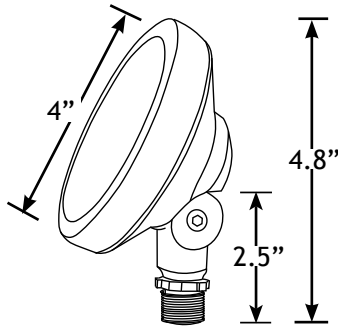

VOLT® Low Voltage Landscape Lighting Cast Brass Round Wall Wash- VAL-1004-4-BBZ

Product Description

VOLT's Round Wall Wash is great for more subtle flood lighting or gentle flooding of individual objects. The round shape of this fixture helps to provide a smooth transition of light that leaves you with wide, even coverage. This fixture produces less light than that of a larger flood, but gives a wide spread subtle lighting effect. The Round Wall Wash's small size makes it a great option for most applications. It's easy to conceal, and great for accenting; making it the perfect fixture for almost any application that requires subtle accenting.

Product Dimensions

Features & Benefits

- ▶ Solid Brass Construction.
- ▶ Pre-aged finish - a natural patina that does not corrode.
- ▶ Adjustable knuckle for aiming the light exactly where you need to.
- ▶ Beryllium copper socket - more corrosion resistant than copper.
- ▶ Silicone plug at lead wire exit prevents ground moisture and insects from entering luminaire through the stem.
- ▶ Machine threaded body screws tight onto an O-ring for a moisture tight design.

Specifications

- ▶ Construction: Brass
- ▶ Finish: Bronze
- ▶ Lead Wire: 18AWG
- ▶ Mounting: 10" Hammer® Stake with cutout for wire exit
- ▶ Lens: Frosted lens for spread diffusion
- ▶ Light Source (not included): Bipin (LED or Halogen)
- ▶ Operating Voltage: 12VAC
- ▶ Powered by: VOLT's Low Voltage Transformer