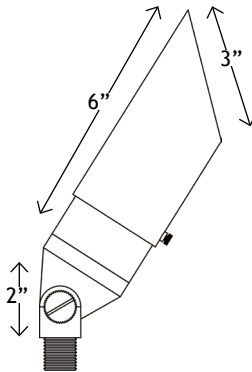

VOLT® Low Voltage Landscape Lighting

The Top Dog - 180 Series

Product Description

The VOLT® Top Dog features a fully adjustable glare guard and knuckle; making it perfect for almost any uplighting application. The adjustable glare guard allows you to fine tune your landscape lighting effects. This fixture is compatible with almost any halogen or LED MR16 bulb; which allows you to create broad beam spread flood effects, narrow spread spot light effects and almost any effect in between. The superior light control offered by our Top Dog gives you complete mastery over your lighting effects; ensuring you only have light where you want it. This luminaire has a silicone plug where the lead wires exit to prevent pests and humidity from entering the fixture, is made of solid cast brass, and comes with VOLT's Lifetime Warranty.

Product Dimensions

Features & Benefits

- ▶ Solid Brass Construction.
- ▶ Pre-aged finish; no powder coating—just a natural patina that does not corrode.
- ▶ Beryllium copper socket - more corrosion resistant than copper.
- ▶ Silicone plug at lead wire exit prevents ground moisture and insects from entering luminaire through the stem.
- ▶ Water Tight Double Silicone O-Ring - keeps water from entering luminaire.
- ▶ Extra-long (1-inch) strip resistant threading and solid brass locknut provide superior mounting stability.
- ▶ Heavy duty adjustable knuckle and adjustable glare guard allows light to be positioned.

Specifications

- ▶ **Construction:** Brass
- ▶ **Finish:** Bronze or Copper Finish
- ▶ **Lead Wire:** 16 AWG
- ▶ **Mounting:** 10" Hammer® Stake with cutout for wire exit
- ▶ **Lens:** Clear Convex Glass
- ▶ **Light Source (not included):** MR16 (LED or Halogen)
- ▶ **Operating Voltage:** 12VAC
- ▶ **Powered by:** VOLT's Low Voltage Transformer