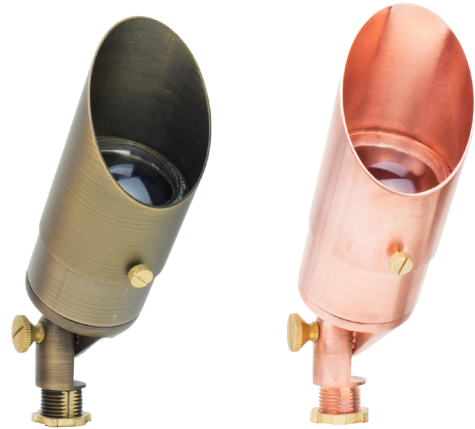

VOLT® Low Voltage Landscape Lighting

The Top Dog - 180 Series

Product Description

The VOLT® Top Dog features a fully adjustable glare guard and knuckle; making it perfect for almost any uplighting application. The adjustable glare guard allows you to fine tune your landscape lighting effects. This fixture is compatible with almost any halogen or LED MR16 bulb; which allows you to create broad beam spread flood effects, narrow spread spot light effects and almost any effect in between. The superior light control offered by our Top Dog gives you complete mastery over your lighting effects; ensuring you only have light where you want it. This luminaire has a silicone plug where the lead wires exit to prevent pests and humidity from entering the fixture, is made of solid cast brass, and comes with VOLT's Lifetime Warranty.

Product Dimensions

Features & Benefits

- ▶ Solid Brass Construction.
- ▶ Pre-aged finish; no powder coating—just a natural patina that does not corrode.
- ▶ Beryllium copper socket - more corrosion resistant than copper.
- ▶ Silicone plug at lead wire exit prevents ground moisture and insects from entering luminaire through the stem.
- ▶ Water Tight Double Silicone O-Ring - keeps water from entering luminaire.
- ▶ Extra-long (1-inch) strip resistant threading and solid brass locknut provide superior mounting stability.
- ▶ Heavy duty adjustable knuckle and adjustable glare guard allows light to be positioned.

Specifications

- ▶ **Construction:** Brass
- ▶ **Finish:** Bronze or Copper Finish
- ▶ **Lead Wire:** 16 AWG
- ▶ **Mounting:** 10" Hammer® Stake with cutout for wire exit
- ▶ **Lens:** Clear Convex Glass
- ▶ **Light Source (not included):** MR16 (LED or Halogen)
- ▶ **Operating Voltage:** 12VAC
- ▶ **Powered by:** VOLT's Low Voltage Transformer