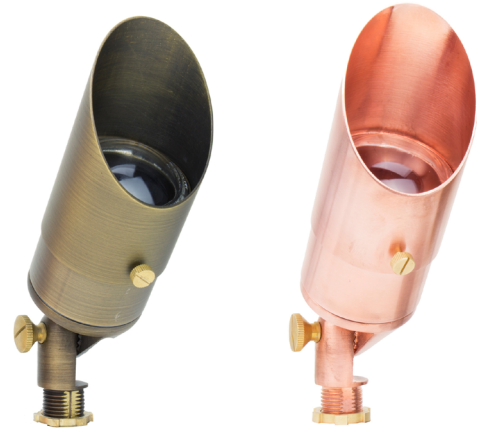

PRODUCT SPECIFICATIONS

Project Name _____ Date _____

Type or Model _____ Qty _____

VOLT® Low Voltage Landscape Lighting The Top Dog Scotty - 180 Series

Product Description

The VOLT® Top Dog Scotty features a fully adjustable glare guard and knuckle; making it perfect for almost any uplighting application. The adjustable glare guard allows you to fine tune your landscape lighting effects. This fixture is compatible with almost any halogen or LED MR16 bulb; which allows you to create broad beam spread flood effects, narrow spread spot light effects and almost any effect in between. The superior light control offered by our Top Dog Scotty gives you complete mastery over your lighting effects; ensuring you only have light where you want it. This luminaire has a silicone plug where the lead wires exit to prevent pests and humidity from entering the fixture, is made of solid cast brass, and comes with VOLT's Lifetime Warranty.

Product Dimensions

Features & Benefits

- ▶ Solid Brass Construction.
- ▶ Pre-aged finish; no powder coating—just a natural patina that does not corrode.
- ▶ Beryllium copper socket - more corrosion resistant than copper.
- ▶ Silicone plug at lead wire exit prevents ground moisture and insects from entering luminaire through the stem.
- ▶ Water Tight Double Silicone O-Ring - keeps water from entering luminaire.
- ▶ Extra-long (1-inch) strip resistant threading and solid brass locknut provide superior mounting stability.
- ▶ Heavy duty adjustable knuckle and adjustable glare guard allows light to be positioned.

Specifications

- ▶ **Construction:** Brass
- ▶ **Finish:** Bronze or Copper Finish
- ▶ **Lead Wire:** 16 AWG
- ▶ **Mounting:** 10" Hammer® Stake with cutout for wire exit
- ▶ **Lens:** Clear Convex Glass
- ▶ **Light Source (not included):** MR16 (LED or Halogen)
- ▶ **Operating Voltage:** 12VAC
- ▶ **Powered by:** VOLT's Low Voltage Transformer