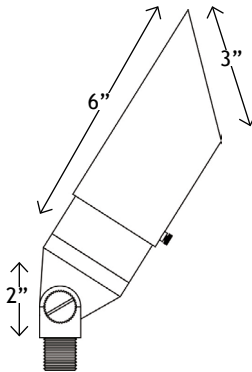

PRODUCT SPECIFICATIONS

Project Name _____ Date _____

Type or Model _____ Qty _____

VOLT® Low Voltage Landscape Lighting The Top Dog Scotty - 180 Series

Product Description

The VOLT® Top Dog Scotty features a fully adjustable glare guard and knuckle; making it perfect for almost any uplighting application. The adjustable glare guard allows you to fine tune your landscape lighting effects. This fixture is compatible with almost any halogen or LED MR16 bulb; which allows you to create broad beam spread flood effects, narrow spread spot light effects and almost any effect in between. The superior light control offered by our Top Dog Scotty gives you complete mastery over your lighting effects; ensuring you only have light where you want it. This luminaire has a silicone plug where the lead wires exit to prevent pests and humidity from entering the fixture, is made of solid cast brass, and comes with VOLT's Lifetime Warranty.

Product Dimensions

Features & Benefits

- ▶ Solid Brass Construction.
- ▶ Pre-aged finish; no powder coating—just a natural patina that does not corrode.
- ▶ Beryllium copper socket - more corrosion resistant than copper.
- ▶ Silicone plug at lead wire exit prevents ground moisture and insects from entering luminaire through the stem.
- ▶ Water Tight Double Silicone O-Ring - keeps water from entering luminaire.
- ▶ Extra-long (1-inch) strip resistant threading and solid brass locknut provide superior mounting stability.
- ▶ Heavy duty adjustable knuckle and adjustable glare guard allows light to be positioned.

Specifications

- ▶ **Construction:** Brass
- ▶ **Finish:** Bronze or Copper Finish
- ▶ **Lead Wire:** 16 AWG
- ▶ **Mounting:** 10" Hammer® Stake with cutout for wire exit
- ▶ **Lens:** Clear Convex Glass
- ▶ **Light Source (not included):** MR16 (LED or Halogen)
- ▶ **Operating Voltage:** 12VAC
- ▶ **Powered by:** VOLT's Low Voltage Transformer