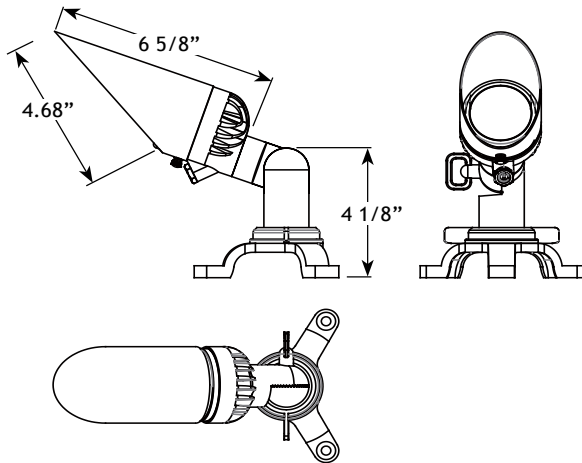

PRODUCT SPECIFICATIONS

Project Name _____ Date _____

Type or Model _____ Qty _____

VOLT® Low Voltage Landscape Lighting Woodsman Single Source LED Downlight- VAL-1813-40-BBZ

Product Description

The VOLT® Woodsman Single Source LED Downlight now features a single source LED that produces crisp shadows and more professional lighting effects. It also features a knuckle that allows for precision light aiming by use of small, interlocking teeth. Another great feature of the Woodsman's knuckle is the tool-less adjustment knob for ease of adjustment during installation in hard to reach places. The same great tool-less design is utilized on the mount for 360° rotation at the base as well. The tripod-style mount allows for solid mounting on almost any surface and its offset design helps to prevent tree overgrowth as well.

Product Dimensions

Features & Benefits

- ▶ Solid Brass Construction.
- ▶ Pre-aged finish; no powder coating, paint or finish to wear off or peel—just natural patina that does not corrode.
- ▶ Water wicking lead wire to prevent moisture from entering.
- ▶ Tool-less knuckle, base, and shroud for ease of adjustability while up in the tree. Allows for precision aiming.
- ▶ Includes Tripod mount with offsets for installing on almost any surface, whether it's flat or not.
- ▶ Adjustable knuckle that utilizes interlocking teeth for precision aiming and a strong connection that really locks it in place exactly where it's set.
- ▶ Comes with a 60° optic pre-installed.

Specifications

- ▶ **Construction:** Brass
- ▶ **Finish:** Bronze
- ▶ **Lead Wire:** 18AWG
- ▶ **Mounting:** Tripod Surface Mount Included
- ▶ **Lens:** Clear Flat Lens
- ▶ **Light Source:** Integrated Single Source LED Board
- ▶ **Operating Voltage:** 12VAC
- ▶ **Powered by:** VOLT's Low Voltage Transformer