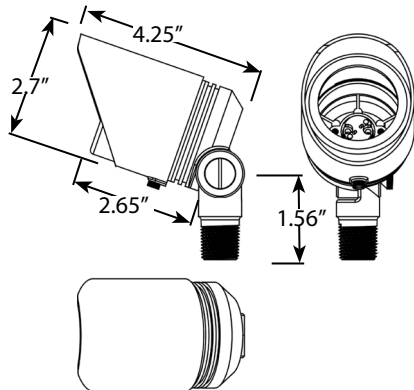

VOLT® Low Voltage Landscape Lighting

The All-Star™ Brass MR16 Spotlight - VAL-2000-4-BBZ

Product Description

The VOLT® All-Star™ features a fully adjustable glare guard and knuckle; making it perfect for almost any uplighting application. The adjustable glare guard allows you to fine tune your landscape lighting effects within the application. This fixture; compatible with almost any halogen or LED MR16 bulb, allows you to create broad beam spread flood effects, narrow spread spot light effects, and almost any effect in between.

Product Dimensions

Specifications

- ▶ Construction: Brass
- ▶ Finish: Bronze
- ▶ Lead Wire: 18AWG
- ▶ Mounting: 10" Hammer® Stake with cutout for wire exit
- ▶ Lens: Clear Flat Glass
- ▶ Light Source (sold separately): MR16 (LED or Halogen)
- ▶ Operating Voltage: 12VAC
- ▶ Powered by: VOLT's Low Voltage Transformer