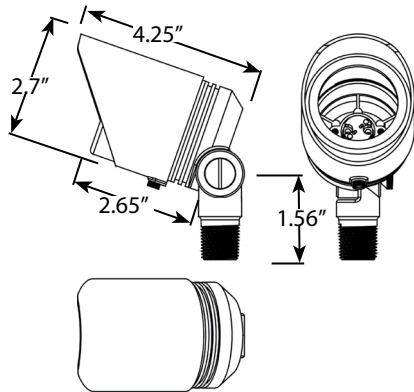

VOLT® Low Voltage Landscape Lighting

The All-Star™ Brass MR16 Spotlight - VAL-2000-4-BBZ

Product Description

The VOLT® All-Star™ features a fully adjustable glare guard and knuckle; making it perfect for almost any uplighting application. The adjustable glare guard allows you to fine tune your landscape lighting effects within the application. This fixture; compatible with almost any halogen or LED MR16 bulb, allows you to create broad beam spread flood effects, narrow spread spot light effects, and almost any effect in between.

Product Dimensions

Specifications

- ▶ Construction: Brass
- ▶ Finish: Bronze
- ▶ Lead Wire: 4' (standard) or 25' (optional) 18AWG
- ▶ Mounting: 10" Hammer® Stake with cutout for wire exit
- ▶ Lens: Clear Flat Glass
- ▶ Light Source (sold separately): MR16 (LED or Halogen)
- ▶ Operating Voltage: 12VAC
- ▶ Powered by: VOLT's Low Voltage Transformer