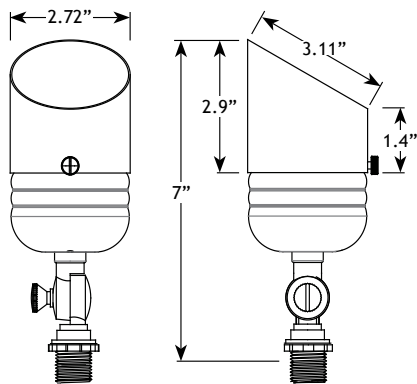

VOLT® Low Voltage Landscape Lighting

The Fat Boy - VAL-2002-X-XXX

Product Description

The Fat Boy is an affordable, yet professional grade fixture. The copper body, cast brass knuckle, and solid brass hardware make this fixture more corrosion free. Interlocking teeth allow for precision aiming and maximum lockability. This fixture can accommodate LED or halogen MR16 lamps. The Fat Boy is a perfect uplighting solution for budget-focused projects that still demand professional-grade fixtures. Backed by our lifetime warranty.

Product Dimensions

Features & Benefits

- Pre-aged finish; no powder coating, paint or finish to wear off or peel—just natural patina that does not corrode.
- Beryllium copper socket - more corrosion resistant than copper.
- Silicone plug at lead wire exit prevents ground moisture and insects from entering luminaire through the stem.
- Water Tight Silicone O-Ring - keeps water from entering luminaire.
- Extra-long (1-inch) strip resistant threading and solid brass locknut provide superior mounting stability.
- Glare guard and heavy duty adjustable knuckle - allows light to be positioned.