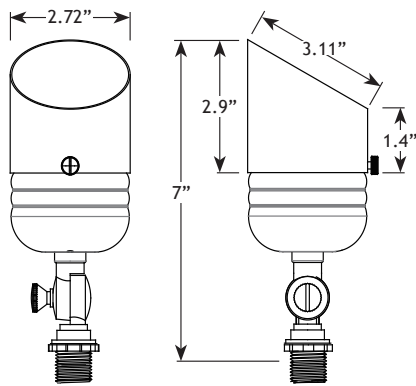

### Product Dimensions

### Specifications

- ▶ **Construction:** Brass
- ▶ **Finish:** Bronze
- ▶ **Lead Wire:** 4' (standard) or 25' (optional) 18AWG
- ▶ **Mounting:** 10" Hammer® Stake with cutout for wire exit
- ▶ **Lens:** Clear Flat Glass
- ▶ **Light Source (not included):** MR16 (LED or Halogen)
- ▶ **Operating Voltage:** 12VAC
- ▶ **Powered by:** VOLT's Low Voltage Transformer