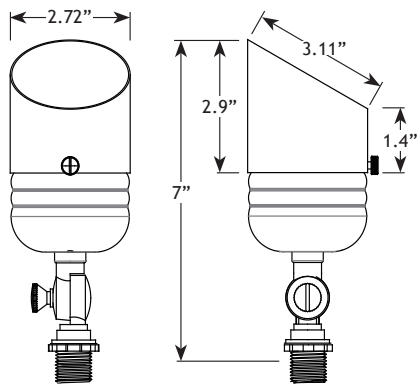

VOLT® Low Voltage Landscape Lighting

The G2 Fat Boy - VAL-2002-X-XXX

Product Description

The G2 Fat Boy is an affordable, yet professional grade fixture. The solid brass body, cast brass knuckle, and solid brass hardware make this fixture more corrosion free. Interlocking teeth allow for precision aiming and maximum lockability. This fixture can accommodate LED or halogen MR16 lamps. The G2 Fat Boy is a perfect uplighting solution for budget-focused projects that still demand professional-grade fixtures. Backed by our lifetime warranty.

Product Dimensions

Specifications

- ▶ **Construction:** Brass
- ▶ **Finish:** Bronze or Black
- ▶ **Lead Wire:** 4' (standard) or 25' (optional) 18AWG
- ▶ **Mounting:** 10" Hammer® Stake with cutout for wire exit
- ▶ **Lens:** Clear Flat Glass
- ▶ **Light Source (not included):** MR16 (LED or Halogen)
- ▶ **Operating Voltage:** 12VAC
- ▶ **Powered by:** VOLT's Low Voltage Transformer