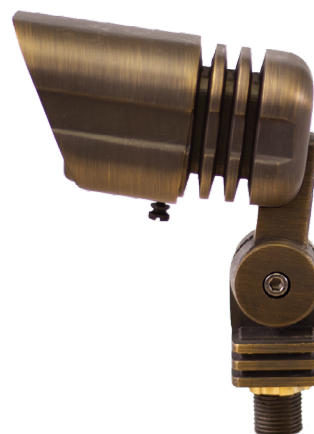

## MR11 Lusitano Spot Light

### Product Description

The MR11 Lusitano is a miniature version of the estate size MR16 Lusitano. This is for landscape lighting projects that do not require the robustness of the MR16 Lusitano, but lend themselves to the sleek and linear design of the Lusitano. This fixture shares a lot features with its estate size brother; such as, the tight lamp fitment that helps with heat dissipation, a twist and lock body design, an adjustable glare guard, a strong precision aimed knuckle with (38) interlocking teeth. This version has a dual O ring Gasket faceplate and a silicone plug for the wire exit. This fixture takes any standard size MR11 bulb and comes with a lifetime warranty.

### Specifications

- ▶ Construction: Brass
- ▶ Finish: Bronze
- ▶ Lead Wire: 18 AWG
- ▶ Mounting Orientation: Uplighting
- ▶ Lens: Clear flat glass
- ▶ Light Source: MR11 (sold separately)
- ▶ Operating Voltage: 12VAC
- ▶ Powered by: VOLT's Low Voltage Transformer

### Features & Benefits

- ▶ Solid Cast Brass Construction.
- ▶ Pre-aged finish; natural patina that does not corrode.
- ▶ Beryllium copper socket more corrosion resistant than copper.
- ▶ Silicone plug at lead wire exit prevents ground moisture and insects from entering luminaire through the stem.
- ▶ Twist and lock body design
- ▶ Strip resistant threading provides superior mounting stability.
- ▶ Adjustable knuckle and adjustable glare guard allows light to be precision aimed.
- ▶ Tight lamp fitment that helps with heat dissipation.