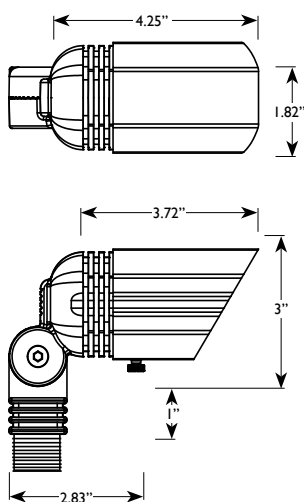

### Product Description

The MR11 Lusitano is a miniature version of the estate size MR16 Lusitano. This is for landscape lighting projects that do not require the robustness of the MR16 Lusitano, but lend themselves to the sleek and linear design of the Lusitano. This fixture shares a lot features with its estate size brother; such as, the tight lamp fitment that helps with heat dissipation, a twist and lock body design, an adjustable glare guard, a strong precision aimed knuckle with (38) interlocking teeth. This version has a dual O ring Gasket faceplate and a silicone plug for the wire exit. This fixture takes any standard size MR11 bulb and comes with a lifetime warranty.

### Product Dimensions

### Specifications

- ▶ Construction: Brass
- ▶ Finish: Bronze
- ▶ Lead Wire: 18 AWG
- ▶ Mounting Orientation: Uplighting
- ▶ Lens: Clear flat glass
- ▶ Light Source: MR11 (sold separately)
- ▶ Operating Voltage: 12VAC
- ▶ Powered by: VOLT's Low Voltage Transformer