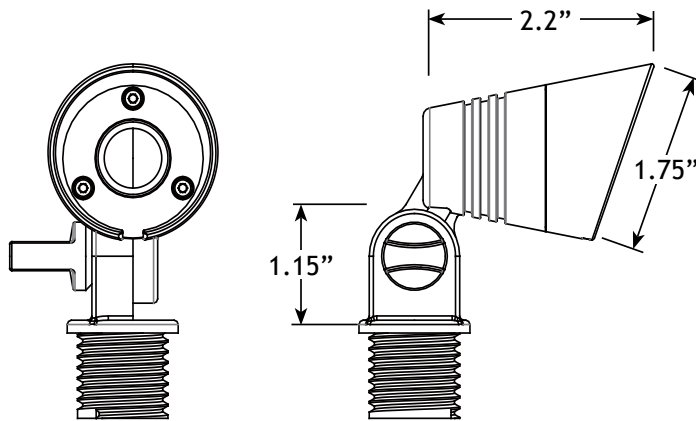

VOLT® Low Voltage Landscape Lighting

VOLT® Atom Mini Integrated LED Brass Spotlight (Bronze)- VAL-2009-4-BBZ

Product Description

The VOLT® Atom Mini Brass Spotlight is the most compact integrated LED spotlight offered by VOLT®. The small size and toolless adjustability of this fixture make it extremely easy-to-install and small enough for installation in garden planters, small garden beds, and other niche areas. Ideal for applications where a discreet light source is desired for subtle illumination. Constructed of solid brass to last a lifetime and backed by a Lifetime Warranty.

Product Dimensions

Specifications

- ▶ Construction: Brass
- ▶ Finish: Bronze
- ▶ Lead Wire: 18 AWG
- ▶ Lens: Clear flat glass
- ▶ Light Source: Integrated
- ▶ Operating Voltage: 12VAC
- ▶ Powered by: VOLT's Low Voltage Transformer
- ▶ Watts: 3W
- ▶ Lumens: 150lm
- ▶ Color Temperature: 2700K
- ▶ Beam Angle: 40°