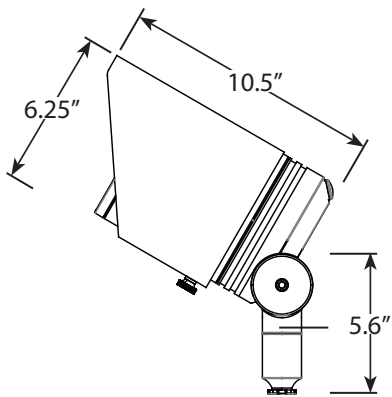

#### Product Dimensions

#### Specifications

- ▶ **Construction:** Aluminum with black powder coated finish
- ▶ **Color Temperature:** White 3000K
- ▶ **Coloring Rendering Index:** >73
- ▶ **Lumens:** White 150 - 1300lm
- ▶ **Input Voltage:** 12V
- ▶ **Wattage:** White 1.75 - 15w
- ▶ **Beam Angle:** 36 degrees