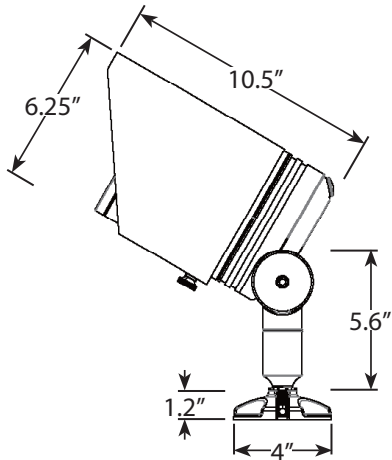

VOLT® Line Voltage Landscape Lighting

VOLT® RGBW 120V Max All-Star Integrated LED Spotlight- VAL-2045-LI-ABK

Product Description

This oversized RGBW spotlight is modeled after the popular All-Star Spotlight and is designed for extremely powerful illumination with bright, vivid colors of light. IR remote control capabilities allow for color changing and a wide range of dimming options for the light output. With a fully adjustable glare guard, this fixture not only packs a punch but, delivers precision aiming as well. Interlocking teeth in the robust knuckle allow for a strong securely locked adjustment, with the ability to fully aim the light as you wish. NOTE: This line-voltage (120V) model comes with a standard 3-prong plug for inserting directly into a GFCI outlet. Surface mount included.

Product Dimensions

Specifications

- ▶ **Construction:** Aluminum with black powder coated finish
- ▶ **Color Temperature:** White 3000K
- ▶ **Coloring Rendering Index:** >73
- ▶ **Lumens:** White 150 - 1300lm
- ▶ **Input Voltage:** 100-277VAC 60Hz
- ▶ **Wattage:** White 1.75 - 15w
- ▶ **Beam Angle:** 36 degrees
- ▶ **Mount:** Surface