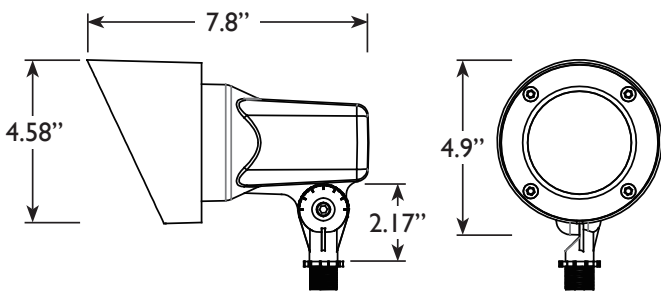

### Product Dimensions

6W 120V Spot Light & 12W 120V Spot Light

18W 120V Spot Light

6W & 12W

18W