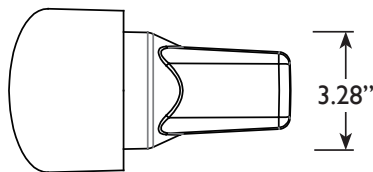

### Product Dimensions

6W 120V Spot Light & 12W 120V Spot Light

18W 120V Spot Light

6W & 12W

18W