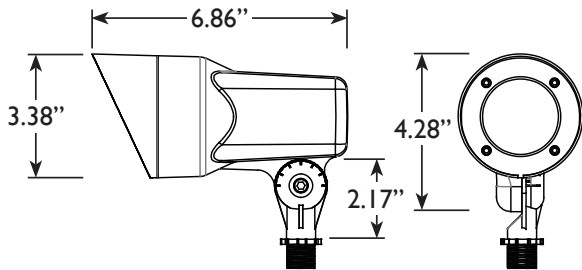

### Product Dimensions

6W 120V Spot Light & 12W 120V Spot Light

18W 120V Spot Light

6W & 12W

18W